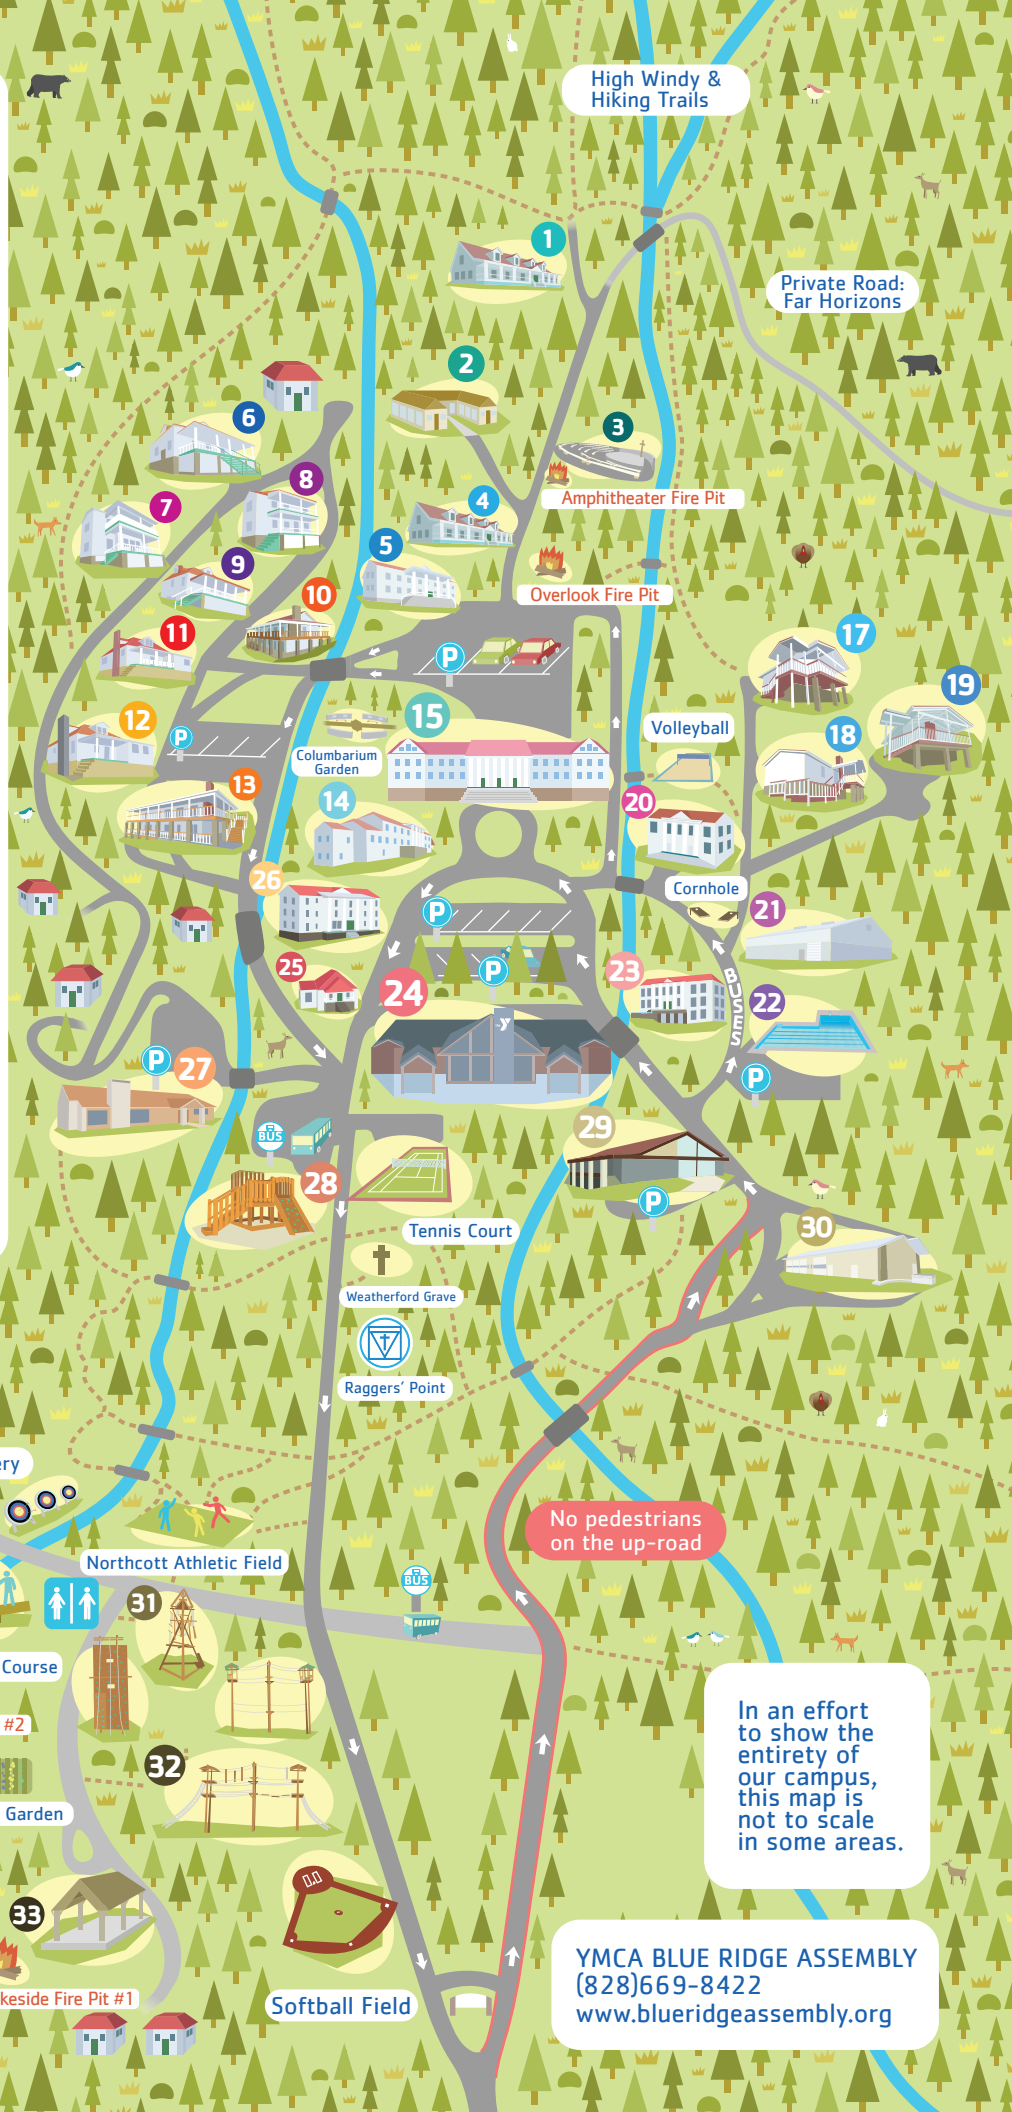

FOR YOUTH DEVELOPMENT®
FOR HEALTHY LIVING
FOR SOCIAL RESPONSIBILITY

CAMPUS LEGEND

- 1 McCarty Lodge
- 2 Younts Hall
- 3 Whittington Amphitheater
- 4 Barnhardt Lodge
- 5 Hibbard Hall
- 6 Auburn Cabin
- 7 Georgia Cabin
- 8 VPI Cabin
- 9 Converse Cabin
- 10 Future Lotz Lodge
- 11 Dogwood Cabin
- 12 Meredith Cabin
- 13 10-Bedroom Lodge
- 14 Heaton Hall
- 15 Eureka Hall
- 17 Purser Family Cottage
- 18 Haralson Family Cottage
- 19 Ware Family Cottage
- 20 Gymnasium
- 21 Ware Pavilion/Harry H. Brace Indoor Challenge Course
- 22 Warner Memorial Swimming Pool
- 23 Asheville Hall
- 24 Blue Ridge Center
- 25 Parker Cabin
- 26 Abbott Hall
- 27 Weatherford Hall
- 28 Venable Playground
- 29 Washburn Center/Heritage Arts Studio
- 30 Charles R. Younts Maintenance Center
- 31 Camp Cousins Challenge Course
- 32 Watts Family Odyssey Challenge Course
- 33 Fesperman Picnic Shelter

In an effort to show the entirety of our campus, this map is not to scale in some areas.

YMCA BLUE RIDGE ASSEMBLY
(828)669-8422
www.blueridgeassembly.org