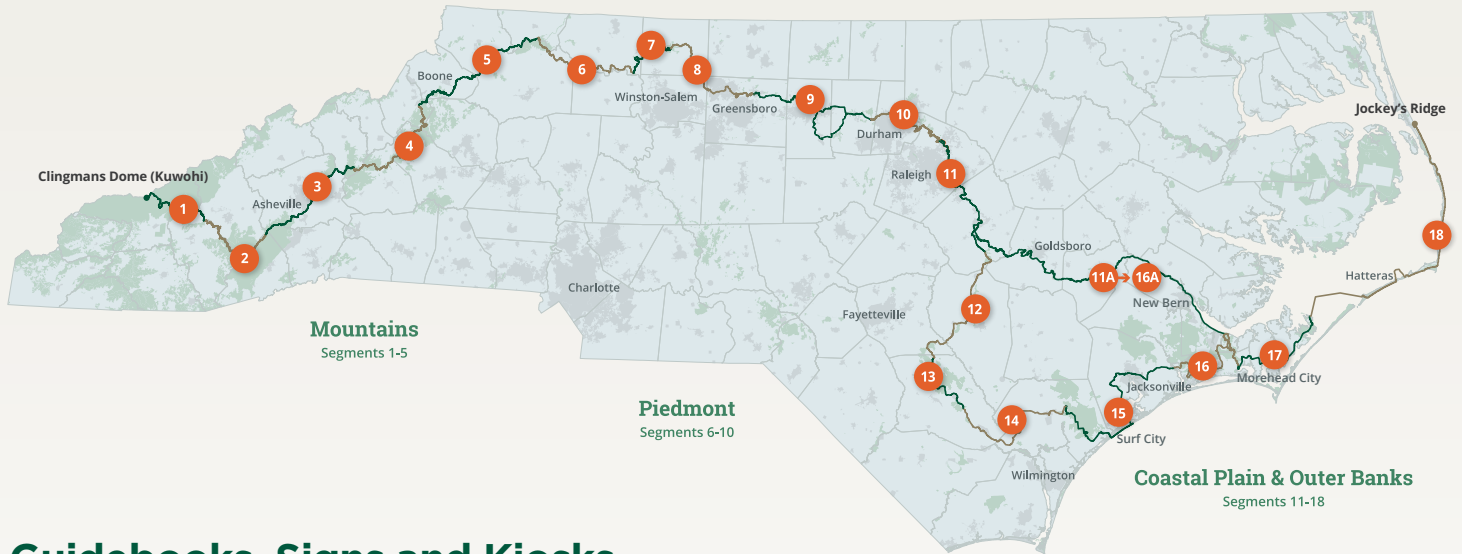

New Trail

In part because of pandemic-related slowdowns and lingering maintenance backlogs, new trail construction continued to be slow in 2021. However, we added three short but important sections:

SEGMENT 6

The "Spice Farm Trail" east of Elkin added 0.6 new miles, allowing hikers to avoid a dangerous blind curve in the road.

SEGMENT 9

Guilford County Farm added 0.3 new trail miles near the farm building complex.

SEGMENT 11

Sam's Branch Greenway in Clayton added another 0.5 mile of new trail to the existing trail system, taking hikers off busy City Rd. and connecting them to the town's Municipal Park.

Guidebooks, Signs and Kiosks