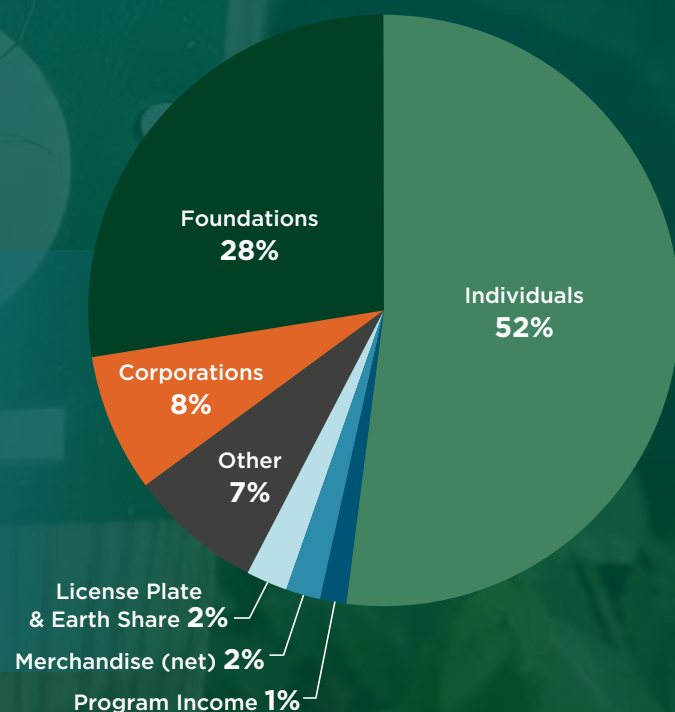

*The endowment is held at the NC Community Foundation

** MST Forever Fund is held at the Triangle Community Foundation

VALUE OF VOLUNTEER LABOR

In 2021, MST volunteers worked **38,815**

HOURS to support the trail. At the State

Parks assigned rate of \$27.20 per hour, these

volunteers **DONATED TIME WORTH AN**

ADDITIONAL \$1,055,768 to the MST.

Expenditures by Program Area

Total Expenditures = \$478,475

Sources of Income

Total Income = \$787,382