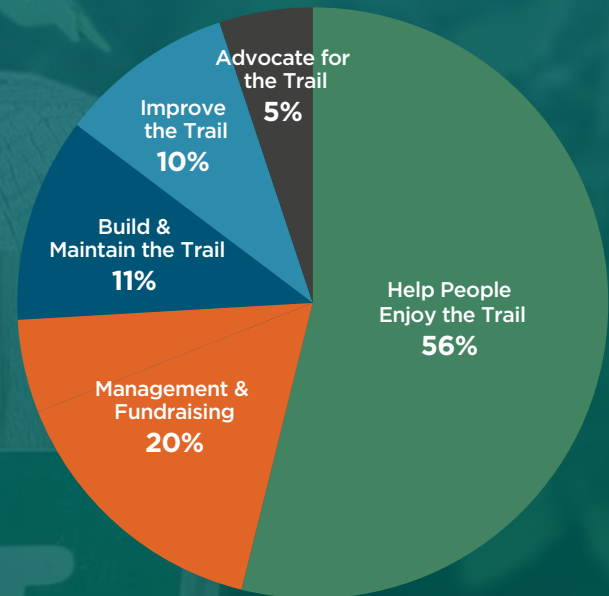

FINANCIAL STATEMENTS

January 1, 2021 to December 31, 2021

ASSETS	12/31/2021	12/31/2020
Cash & cash equivalents	$651,938	$561,326
Grants receivable	5,000	3,302
Sales tax & other receivables	2,936	13,960
Inventory	7,314	7,470
Prepaid expenses	6,792	8,072
Beneficial interest - MST Forever Fund	215,378	-
Net fixed assets	3,592	3,362
Beneficial interest - endowment	103,979	86,496
Deposits and Long term pledges	1,051	2,051
TOTAL ASSETS	$997,980	$686,039

LIABILITIES & NET ASSETS

Accounts payable	$3,555	$3,021
Refundable advances	2,500	-

Net Assets

Without donor restrictions

Available for operations	254,928	257,252
Invested in fixed assets	3,592	3,362
Board designated - specific purposes	10,000	23,073
Board designated - MST Forever Fund**	235,945	-
Board designated - endowment*	90,469	72,986

With donor restrictions

Restricted - specific purposes	383,481	312,835
Restricted in perpetuity - endowment*	13,510	13,510

TOTAL LIABILITIES & NET ASSETS	$997,980	$686,039

*The endowment is held at the NC Community Foundation

** MST Forever Fund is held at the Triangle Community Foundation

VALUE OF VOLUNTEER LABOR

In 2021, MST volunteers worked **38,815**

HOURS to support the trail. At the State

Parks assigned rate of $27.20 per hour, these

volunteers **DONATED TIME WORTH AN**

ADDITIONAL $1,055,768 to the MST.

Expenditures by Program Area

Total Expenditures = $478,475