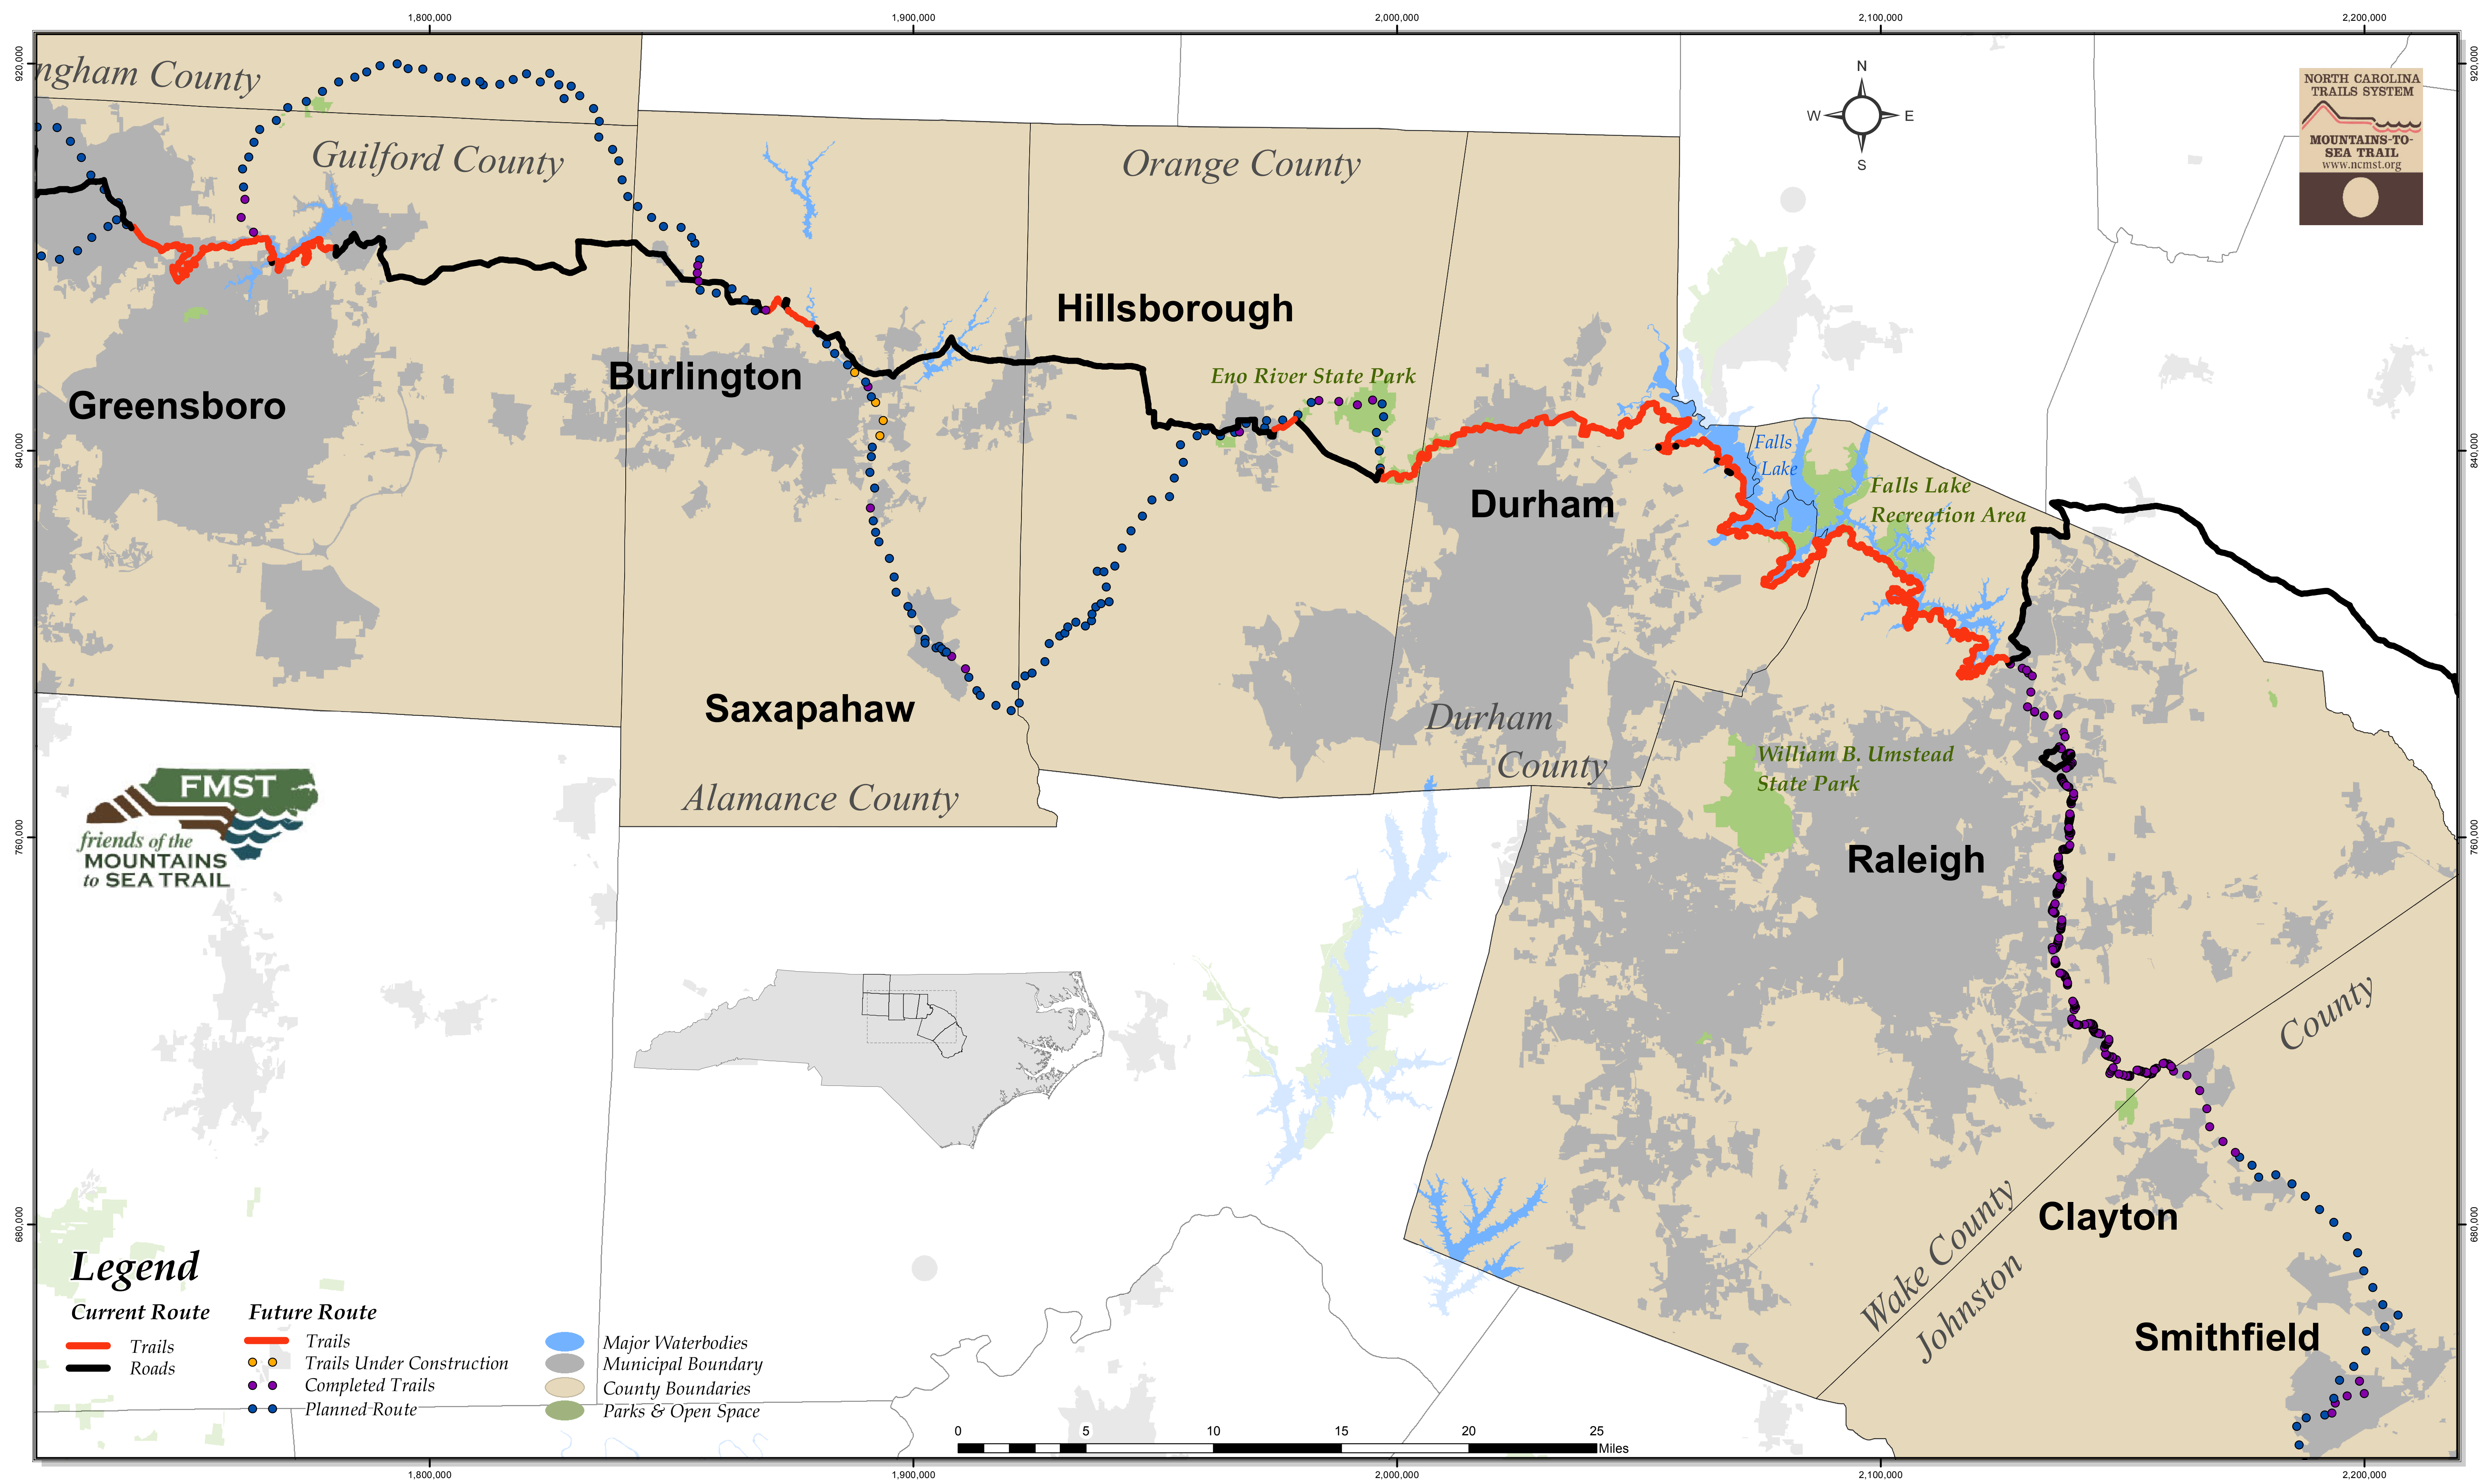

# NC Mountains-to-Sea Trail - Greensboro to Smithfield

*Current Trail/Road Route and Future All Trail Route*  
 February 01, 2014

FMST acknowledges the following data providers: Protected Areas Database of the US (PADUS); North Carolina Corporate Geographic Database; NC Division of Parks and Recreation; NC Center for Geographic Information and Analysis; Alamance County; Guilford County; Town of Hillsborough; Town of Smithfield; Haw River Trail. Falls Lake GPS data provided by Ian Fraher. Map created February 01, 2014 by Curtis Belyea.